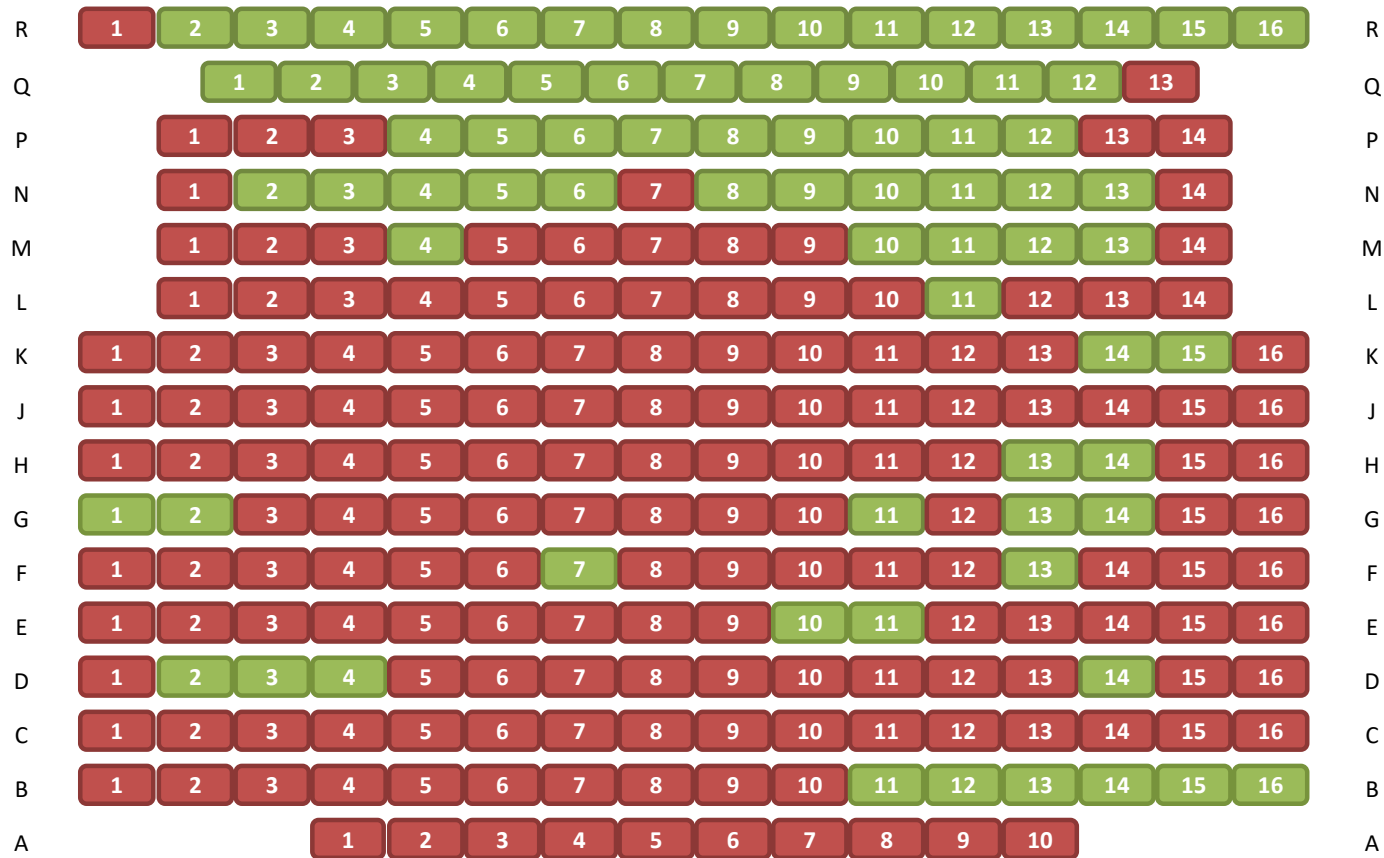

Koerner Recital Hall - Seat Tribute Selection

Legend

- 1 Available
- 1 Unavailable

Please note that this seat association is for the lifetime of the seat which will typically be at minimum 20 years. In addition, in order to welcome all of our guests to Koerner Recital hall, Seat Tribute gifts do not grant ownership or exclusivity of seats to its donor. Map is not to scale.